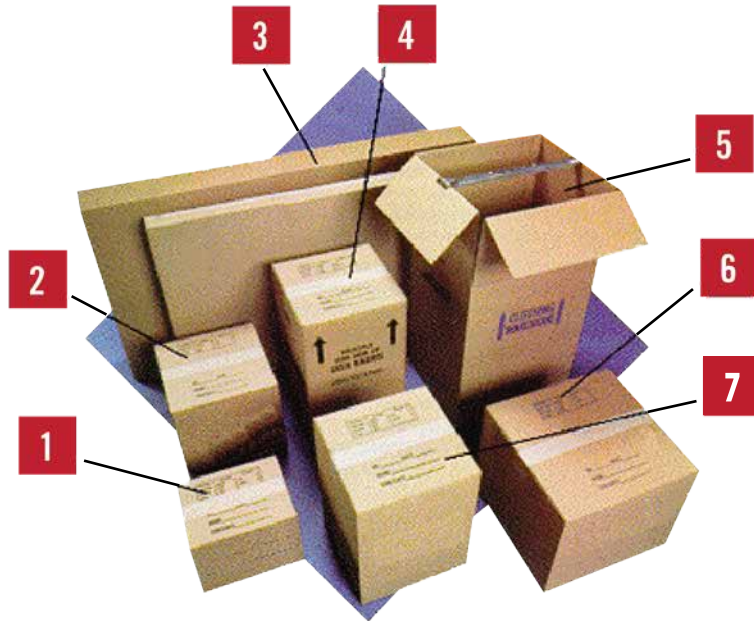

Packing Materials

- 1. 1.5 CUFT CARTON** 16 x 12 x 12 — \$2.75 ea. (Use for books papers, dvds and cds)
- 2. 3.0 CUFT CARTON** 18 x 18 x 16 — \$3.95 ea. (A general purpose medium-sized box, good for pots, pans, lampshades, etc.)
- 3. MIRROR CARTON LARGE** — \$12.95 (Use for larger mirrors and artwork up to 40" x 60")
- 4. DISHPACKS 18 x 18 x 28** — \$13.95 (This crushproof, heavy-duty box is perfect for glassware and fragile items)
- 5. WARDROBE** — rent for \$6 or buy for \$15. (Holds about 3 ft. of compressed clothing on hangers)
- 6. 6.0 CUFT LARGE CARTON** 23 x 23 x 16 — \$5.95 (Great for bedding, towels, stuffed animals, toys and other large light objects)
- 7. 4.5 CUFT CARTON** 18 x 18 x 24 — \$4.95 (Use for pans, games, toys, sheets and lighter bulky items)

Eagle Movers also offers tape for \$3 per roll and moving pads for \$20 each.

Eagle Movers 929 W. Bruce St. Milwaukee, WI 53204